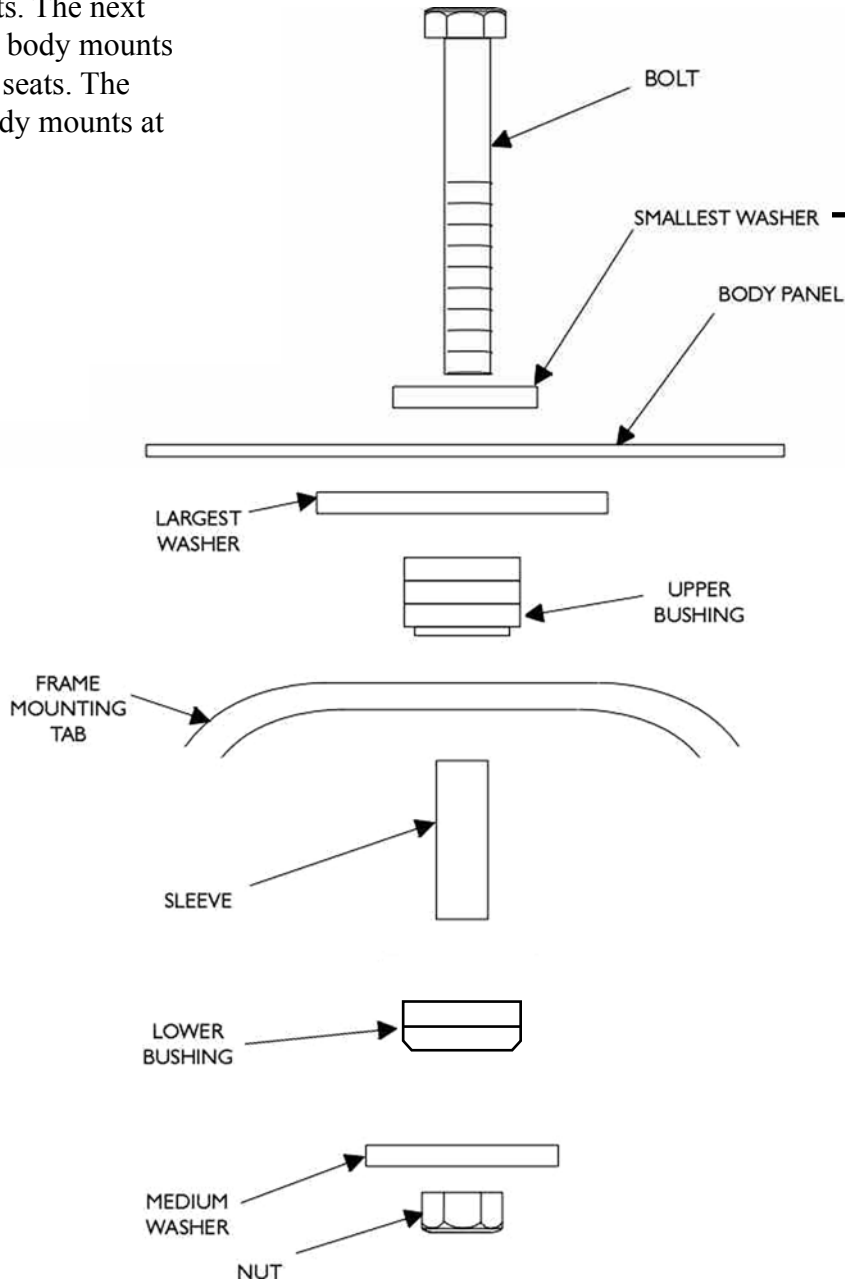

### Body lifts

#1900-1908 Date 7/8/09

This kit comes with bolts of 3 different lengths. The shortest 4 are for the front 4 body mounts. The next longest pair are for the body mounts just to the rear of your seats. The longest pair, for the body mounts at the back of the truck.

Stock kits include

- 4-3"
- 2-4"
- 2-4.5"

1" body lift includes

- 4-4"
- 2-5"
- 2-5.5"

2" body lift includes

- 4-5"
- 2-6"
- 2-6.5"

3" body lift includes

- 4-6"
- 2-7"
- 2-7.5"

THERE ARE A TOTAL OF 26 WASHERS IN THE KIT. 3 OF THE SIZES HAVE 8 EACH. USE THE TWO OTHER WASHERS ON THE CORE SUPPORT.